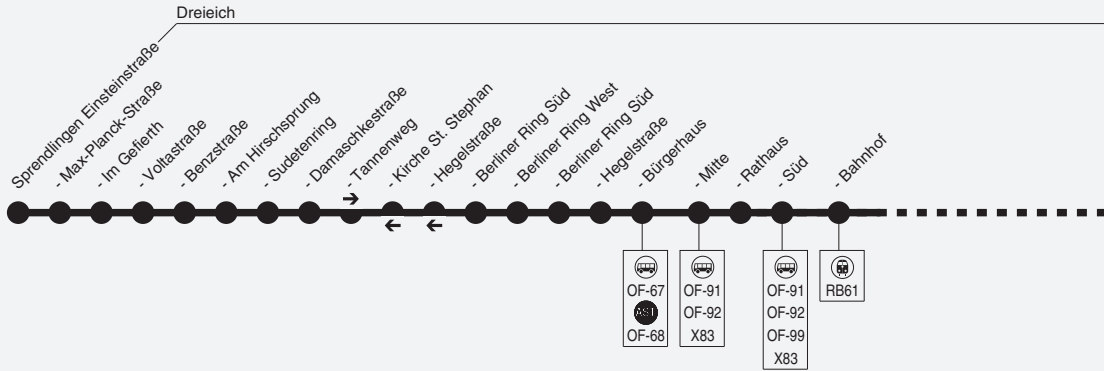

OF-64 Sprendlingen → Buchschlag Bahnhof → Frankfurt Flughafen

Verkehrsbetriebe Dreieich GmbH, Eisenbahnstr. 140, 63303 Dreieich, Tel.: (06103) 602-236

502