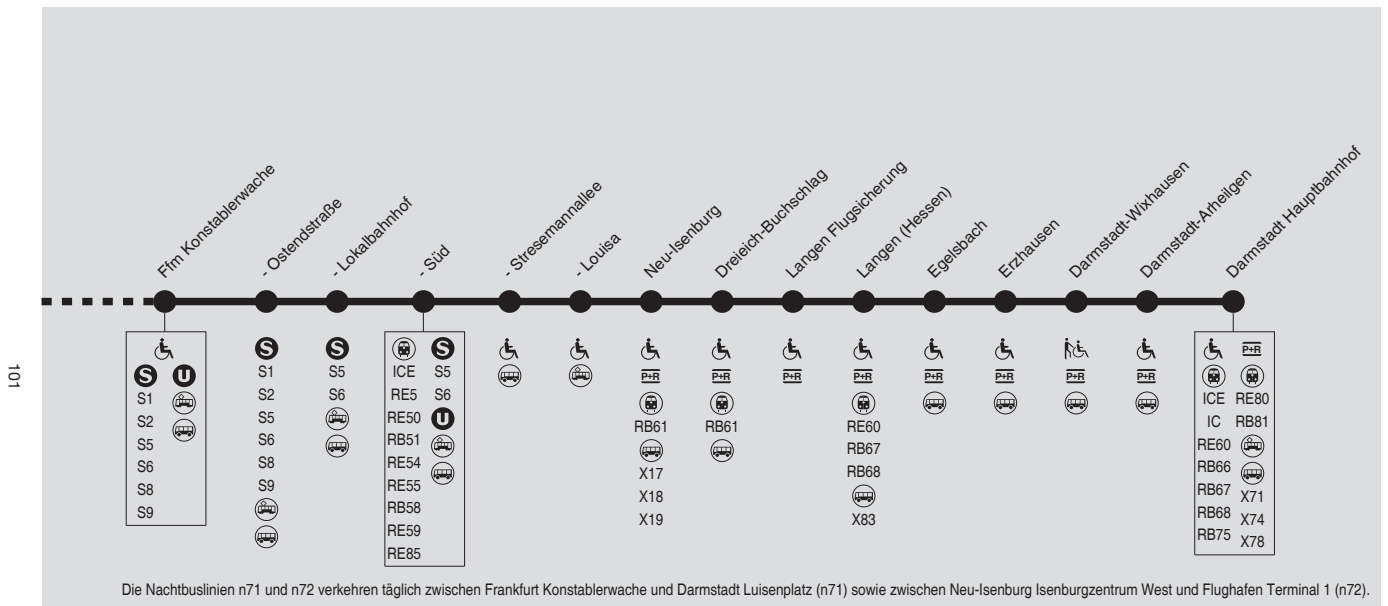

S S3/S4 Bad Soden (S3) Kronberg (S4) Frankfurt Hbf → Langen → Darmstadt Hbf

RMV-Servicetelefon: 069 / 24 24 80 24

S3/S4

Bad Soden (S3)
Kronberg (S4)

Frankfurt Hbf → Langen → Darmstadt Hbf

RMV-Servicetelefon: 069 / 24 24 80 24

Montag - Freitag

Am 24.12. und 31.12. Verkehr wie Samstag

102

Table with 19 columns (S3, S4) and 34 rows of station names and departure times.

Montag - Freitag

103

Table with 19 columns (S4, S3) and 34 rows of station names and departure times.

S3/S4

Bad Soden (S3)
Kronberg (S4)

Frankfurt Hbf → Langen → Darmstadt Hbf

RMV-Servicetelefon: 069 / 24 24 80 24

Montag - Freitag

104

Table with 19 columns (S3-S4) and rows for stations from Bad Soden to Darmstadt Hauptbahnhof, including departure and arrival times.

RMV-Servicetelefon: 069 / 24 24 80 24

Samstag

Sonn- und Feiertag

112

Table with columns for Line, Hinweise, and time slots (S4, S3, S4, S3, S4, S3, S4, S3, S4) for Saturday and Sunday/Holiday. Rows include stations from Bad Soden to Darmstadt-Arheilgen.