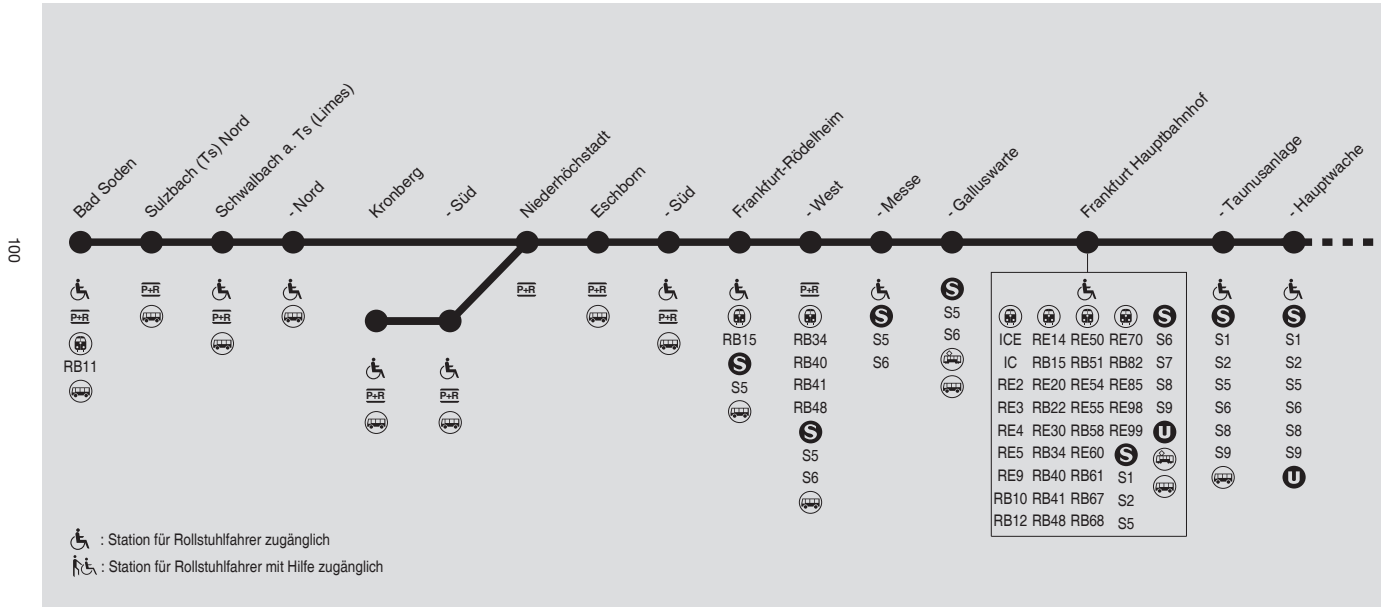

S S3/S4 Bad Soden (S3) Kronberg (S4) Frankfurt Hbf → Langen → Darmstadt Hbf

RMV-Servicetelefon: 069 / 24 24 80 24

S3/S4

Bad Soden (S3)
Kronberg (S4)

Frankfurt Hbf → Langen → Darmstadt Hbf

RMV-Servicetelefon: 069 / 24 24 80 24

Montag - Freitag

Am 24.12. und 31.12. Verkehr wie Samstag

102

Table with 19 columns (S3, S4) and 34 rows of station names and departure times.

Montag - Freitag

103

Table with 19 columns (S4, S3) and 34 rows of station names and departure times.

S3/S4

Bad Soden (S3)
Kronberg (S4)

Frankfurt Hbf → Langen → Darmstadt Hbf

RMV-Servicetelefon: 069 / 24 24 80 24

Montag - Freitag

104

Table with 19 columns (S3-S4) and rows for stations from Bad Soden to Darmstadt Hauptbahnhof, including departure and arrival times.